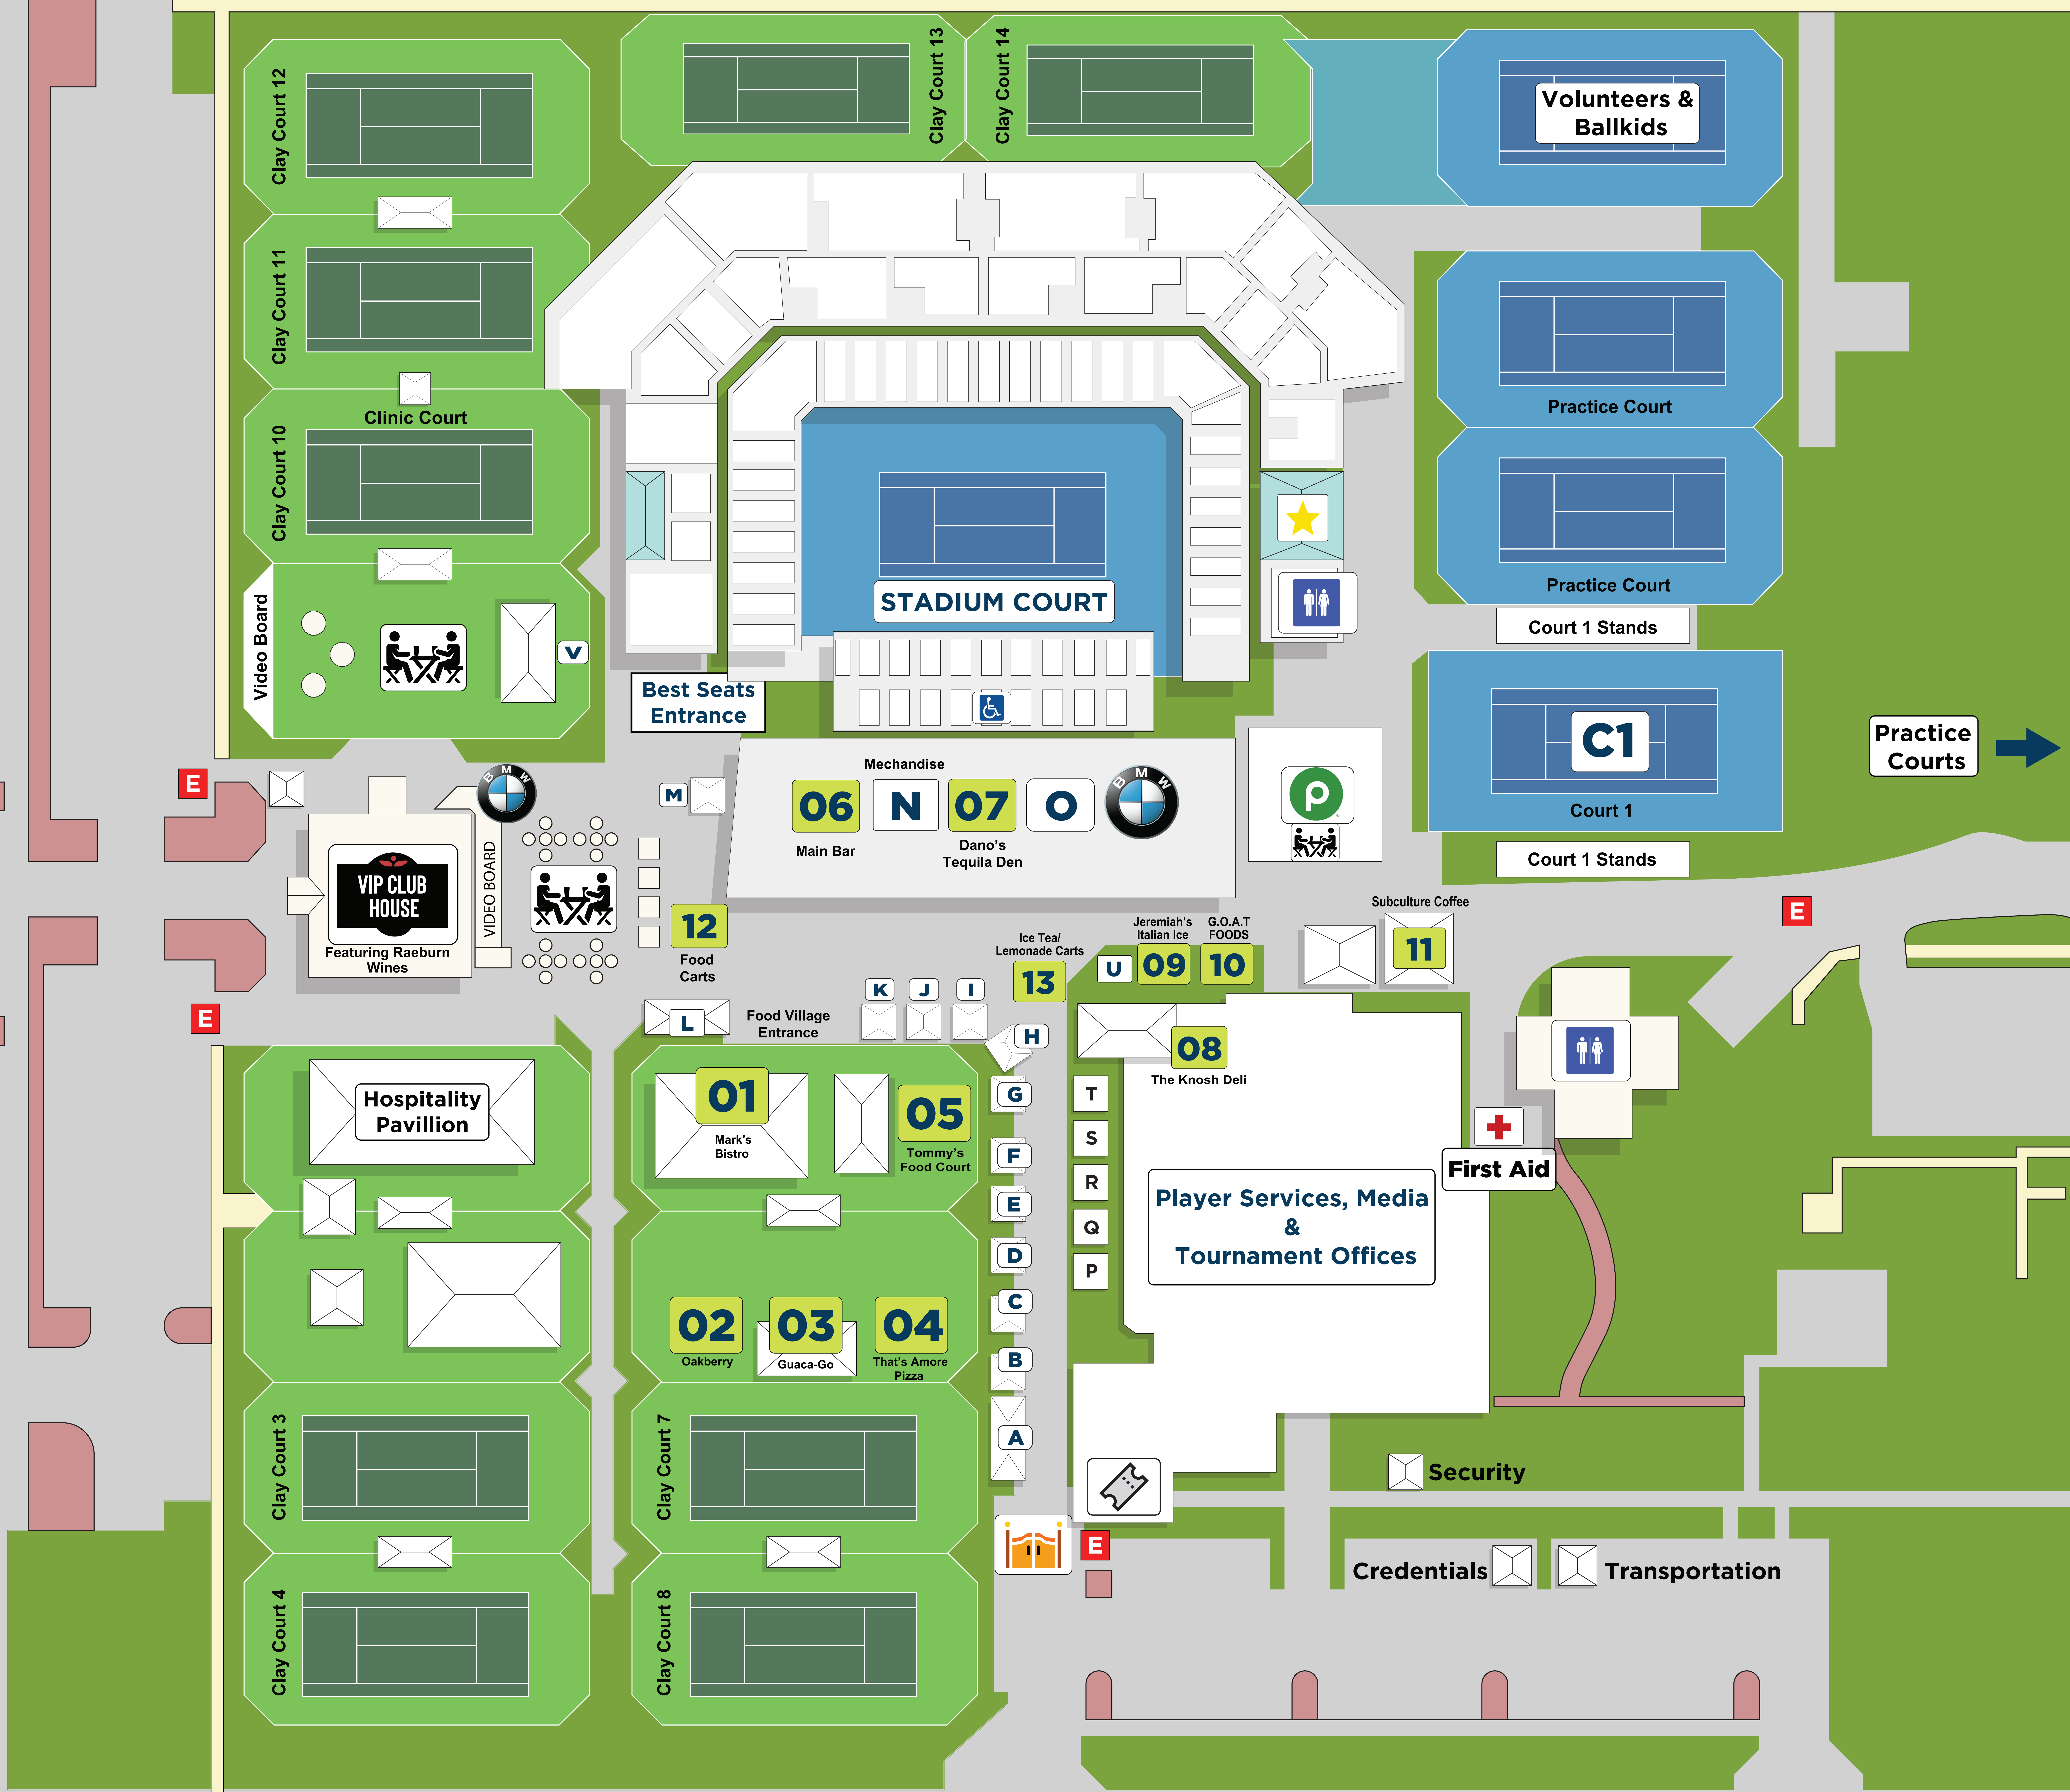

NW 3RD AVE

ATLANTIC AVENUE

NW 1st AVE

Food & Beverage

- 01** Mark's Bistro
- 02** Oakberry
- 03** Guaca-Go
- 04** That's Amore Pizza
- 05** Tommy's Food Court
- 06** Main Bar
- 07** Dano's Tequila Den
- 08** The Knosh Deli
- 09** Jeremiah's Italian Ice
- 10** G.O.A.T FOODS
- 11** Subculture Coffee
- 12** Food Carts
- 13** Ice Tea/ Lemonade Carts

Exhibitors

- A** Stringer
- B** Star Med Spa
- C** Lounge Pouch
- D** UNIQ Jewelry
- E** The Island Weekend
- F** Jim Pappas & Paul Bivda
- G** City of Delray Beach/Delray Beach CRA
- H** Blue Gallery
- I** Iron & Oak Home
- J** Century 21 Luxe Homes
- K** Baptist Health
- L** USTA Florida
- M** BMW Tent
- N** Merchandise
- O** Swinton Pickleball
- P** Delray Beach Open Booth
- Q** Nikki E. Designs
- R** BlueOceanPress/MY Photo
- S** Storm Smart
- T** Lion Order Gold
- U** Accelerated Business Solutions
- V** Fast Serve Cage
- W** BMW South Florida Centers
- X** Club Publix

Main Entrance/Exit

- Main Entrance
- Public Restrooms
- VIP Clubhouse
- First Aid
- Restrooms
- General Seating
- Court 1
- Veranda
- Accessible Seating
- Ticket Office
- Emergency Exit

NO SMOKING
Smoking and vaping are not permitted on stadium grounds.