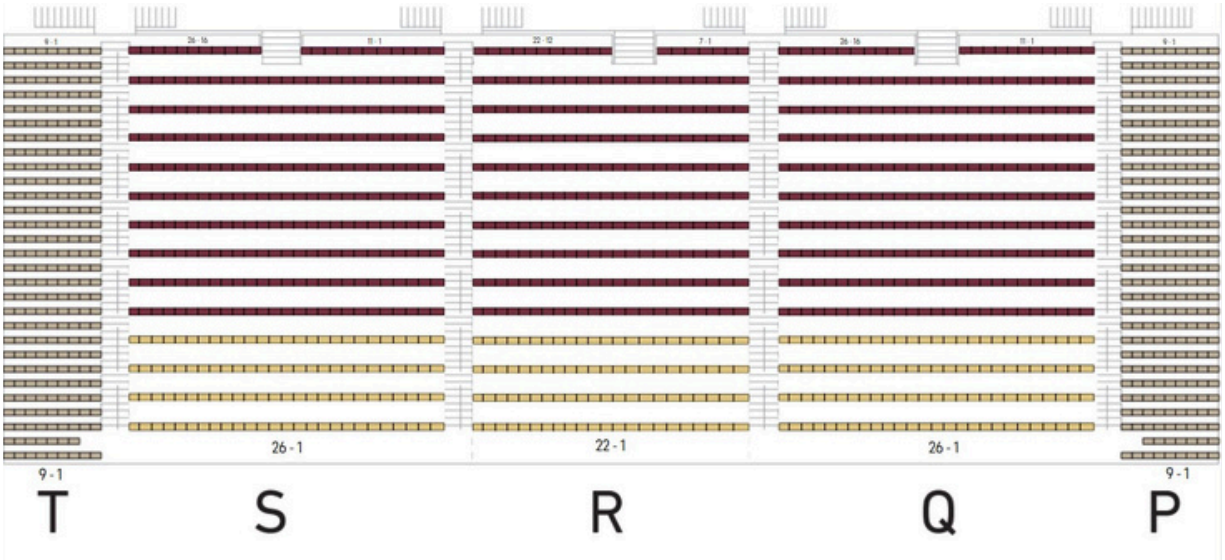

DELRAY BEACH OPEN STADIUM SEATING MAP

EAST RESERVED