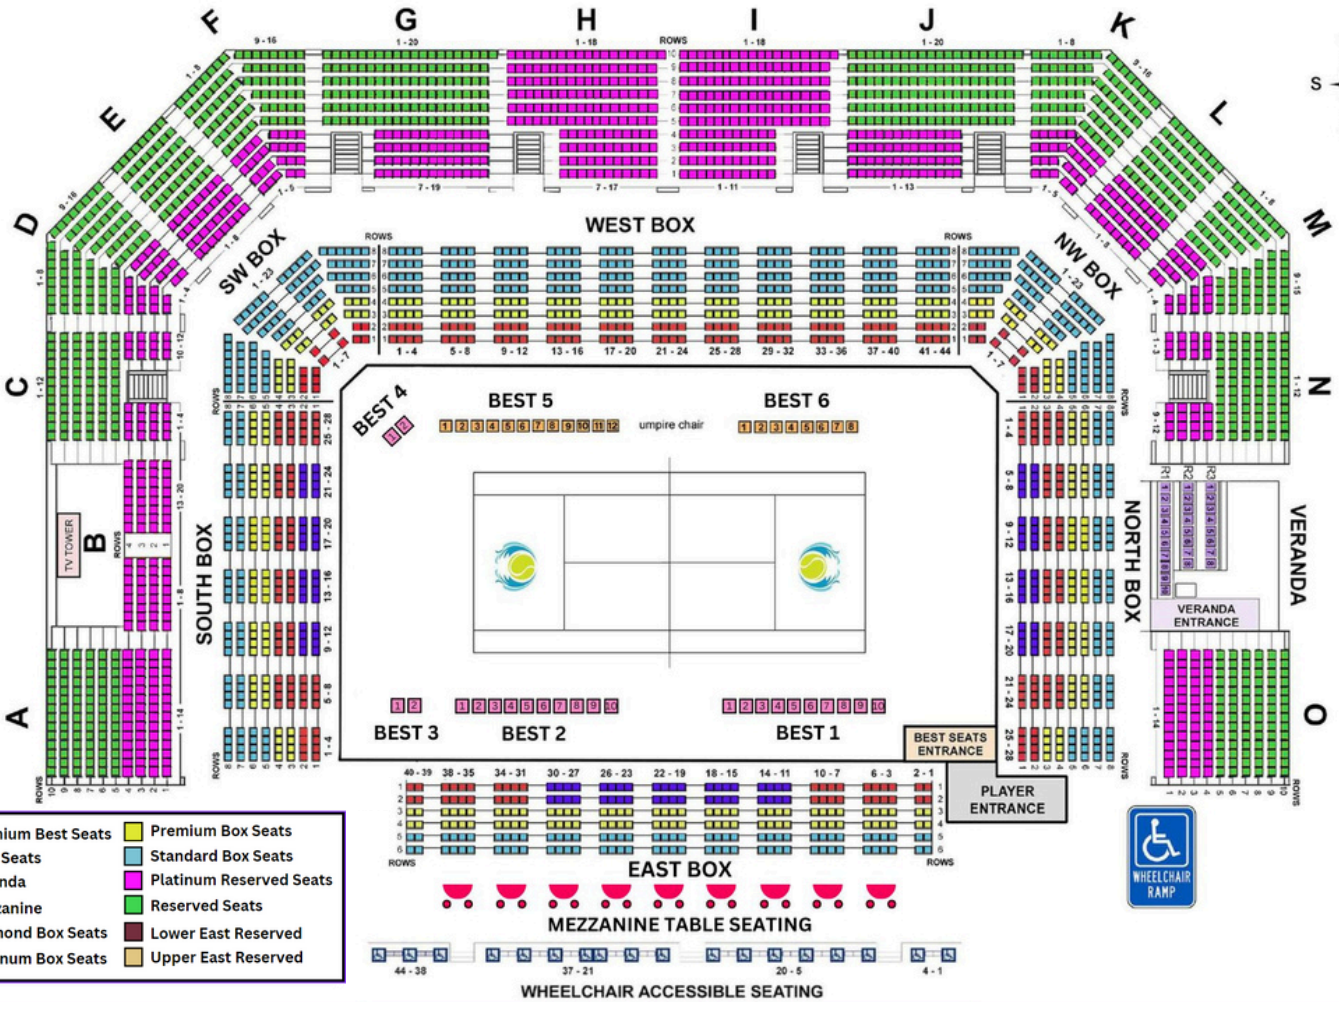

DELRAY BEACH OPEN STADIUM SEATING MAP

EAST RESERVED